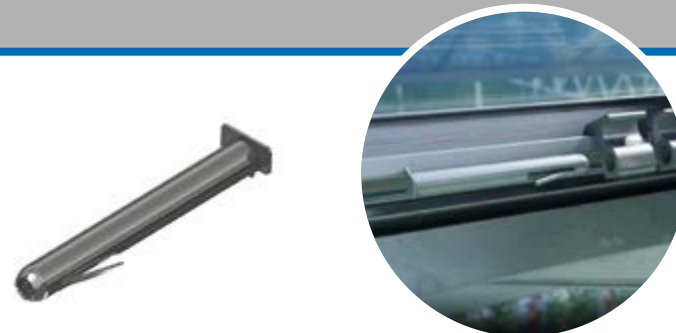

ValkLockPin

Click on the QR code

ValkRailBracket

The **ValkRailBracket** guides the **ValkDriveTube**.

- ✓ compact design
- ✓ prevents wear and tear
- ✓ compatible to all truss sizes